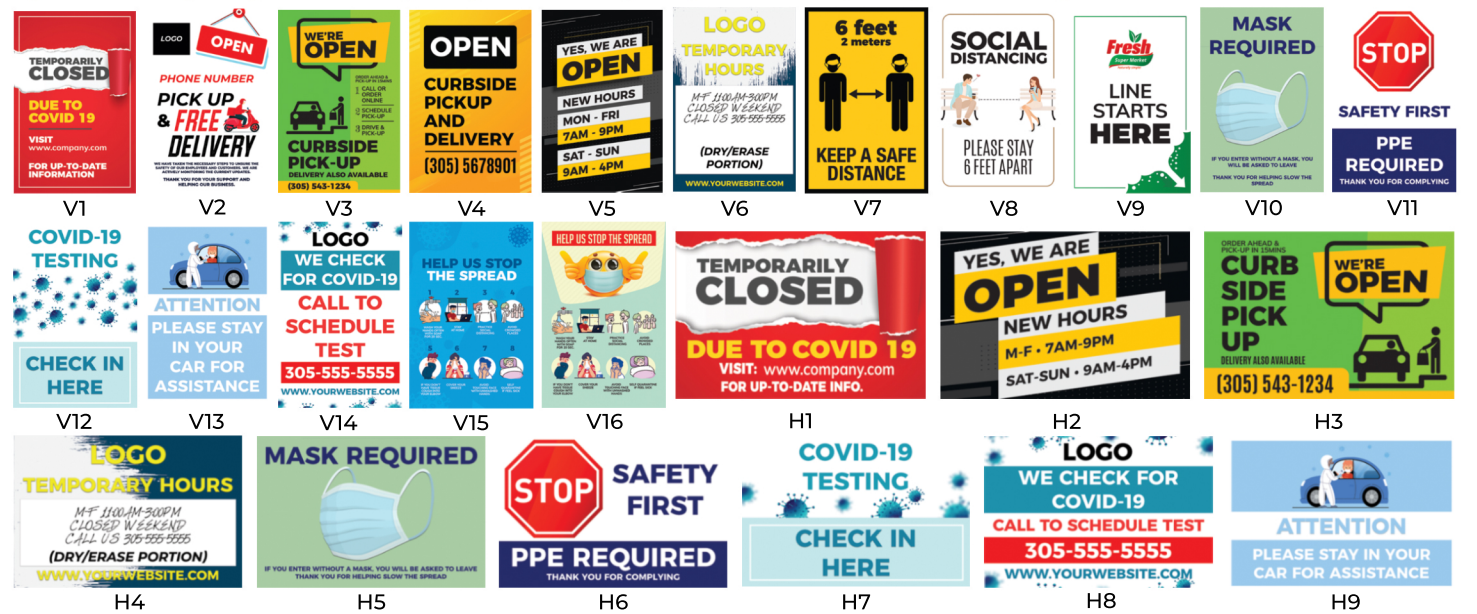

BANNER

POSTER

VINYL

A-FRAME

YARD SIGN

KEEP EMPLOYEES AND CLIENTS UP-TO-DATE WITH SIGNS & DISPLAYS

USE OUR TEMPLATES TO CREATE ALL SIGNS AND DISPLAYS NEEDED DURING COVID-19:

- POSTER
- VINYL
- BANNER
- YARD SIGN
- A-FRAME
- OTHER SIZES AND SHAPES AVAILABLE VIA QUOTE.

	Description	Item#	3-4 DAYS		
			3-9qty	10-24qty	25-74qty
	Large Format Posters: 12mil Full color indoor poster (1 side) Size: 2x3'	LFPOSCO2x3	\$31.92	\$30.32	\$25.78
	Vinyl: 3.4 mil Full color matte adhesive vinyl (1 side) Size: 18x24"	LFVNLCO18x24	\$18.55	\$17.62	\$14.98
	Banner: 13oz Full color vinyl banner with grommets every 2 feet (1 side) Size: 2x3'	LFBAN13CO2x3	\$27.72	\$26.33	\$22.38
5-7 DAYS	Yard Sign: 4mm Full color coroplast (1 side) Size: 12x18"	CORO1240CO	\$8.48	\$8.06	\$6.85
	Yard Sign: 4mm Full color coroplast (2 sides) Size: 12x18"	CORO1244CO	\$13.44	\$12.77	\$10.85
	Yard Sign: 4mm Full color coroplast (1 side) Size: 18x24"	CORO2440CO	\$15.08	\$14.33	\$12.18
	Yard Sign: 4mm Full color coroplast (2 sides) Size: 18x24"	CORO2444CO	\$25.00	\$23.75	\$20.19
	Description	Item#	1qty	2-5qty	6-11qty
5-7 DAYS	A-Frame: Signacade Deluxe White with (2) single sided full color 4mm coroplast inserts. Art Size: 24x36"	A103DXWCO-2	\$244.00	\$232.00	\$221.00
	A-Frame: Signacade Deluxe White with (2) single sided full color 4mm coroplast inserts with dry erase lamination. Art Size: 24x36"	A103DXWCO-2DE	\$312.00	\$297.00	\$283.00